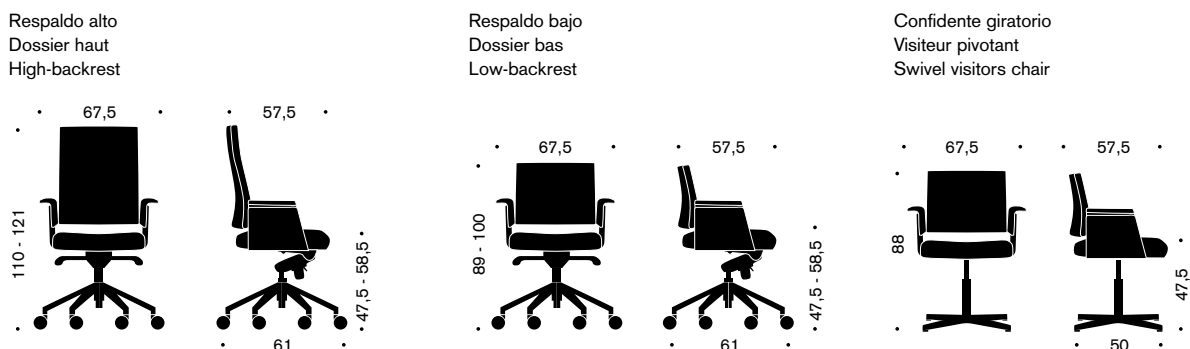

● Elemento estándar Elément standard Standard feature ○ Elemento opcional Elément optionnel Optional feature			
	Respaldo alto Dossier haut High-backrest	Respaldo bajo Dossier bas Low-backrest	Confidente giratorio Visiteur pivotant Swivel visitors chair
	S GAA(-) / S GAB(-)	S GA0(-) / S GA1(-)	S GA9(-)
Basculante Basculant Tilt	○	○	
Basculante Oscilo Basculant Oscilo Oscilo tilt	○	○	
Brazos tapizados en piel Accoudoirs tapissés en cuir Leather upholstered armrest	●	●	●
Pistón autocentrante Fonction auto-retour Auto-return lift			●
Base piramidal de poliamida Piètement pyramidale en polyamide Polyamide angled base	○	○	○
Base piramidal aluminio pulido Piètement pyramidale en aluminium poli Polished aluminium pyramidal base	○	○	○
Base plana aluminio pulido Piètement plate en aluminium poli Polished aluminium flat base			○
Ruedas de doble rodadura Roulettes double galet sol Double-wheel caster	○	○	
Ruedas de doble rodadura blandas Roulettes double galet dur Soft double-wheel caster	○	○	
Conteras Embouts Glides			○
Carcasa acabada en ébano Carcasse fini ébène Ebony shell finish	○	○	○
Carcasa acabada en nogal Carcasse fini noyer Walnut shell finish	○	○	○
Carcasa lacada en negro Carcasse laqué couleur noire Black laquered shell finish	○	○	○

Dimensiones
Dimensions
Dimensions

Medidas en centímetros
Dimensions en centimètres
Dimensions in centimetres